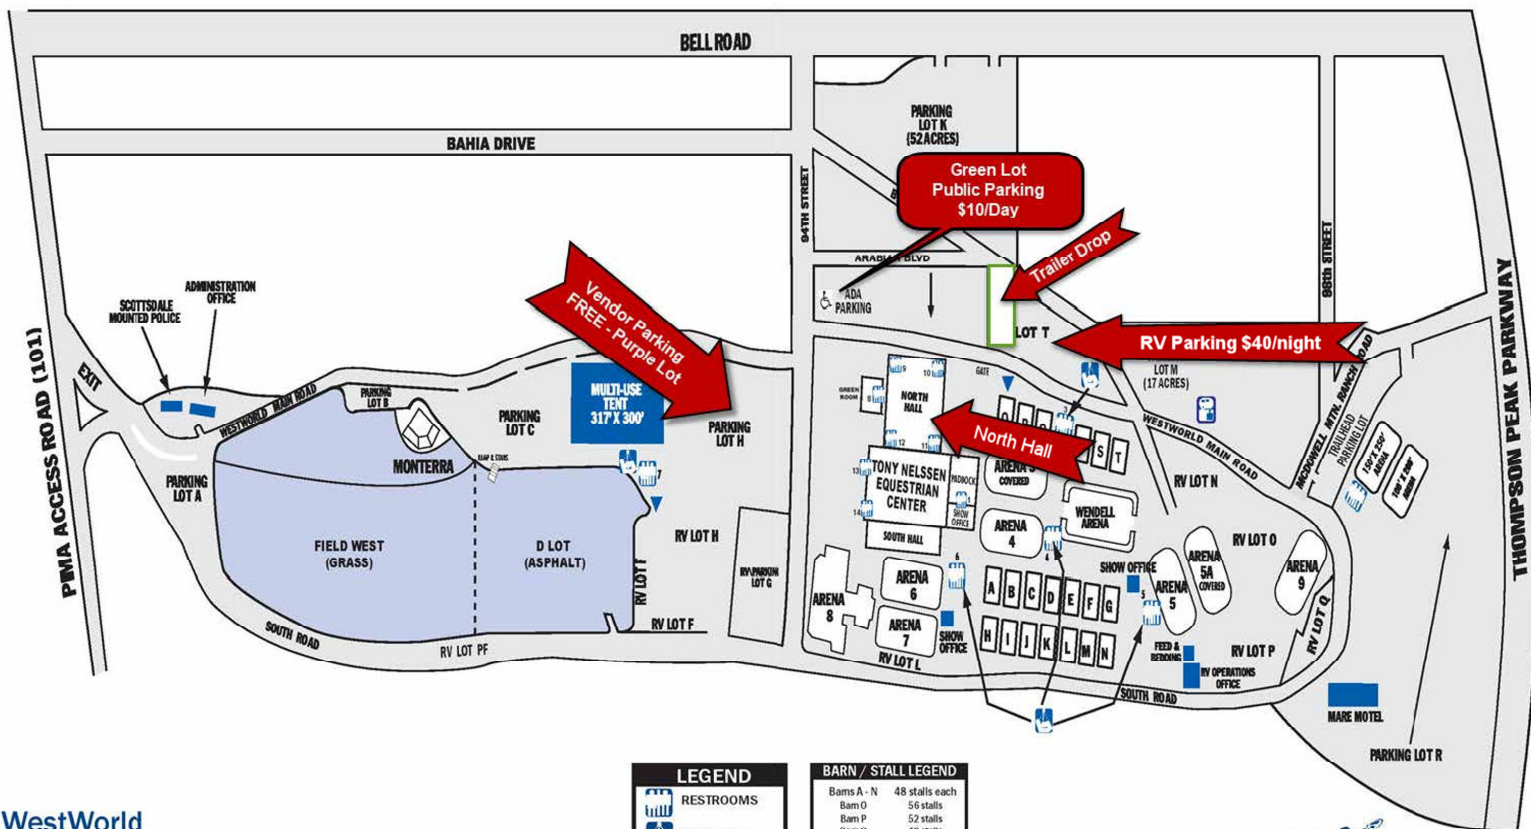

WestWorld Site Plan

| LEGEND | |
|--------|--------------|
| | RESTROOMS |
| | SHOWERS |
| | DUMP STATION |
| | PHONE ROOM |

| BARN / STALL LEGEND | |
|-----------------------------|----------------|
| Barns A - N | 48 stalls each |
| Barn O | 56 stalls |
| Barn P | 52 stalls |
| Barn Q | 48 stalls |
| Barn R | 40 stalls |
| Barn S | 36 stalls |
| Barn T | 32 stalls |
| Stall size: 10' x 12' | |
| Total permanent stalls: 936 | |