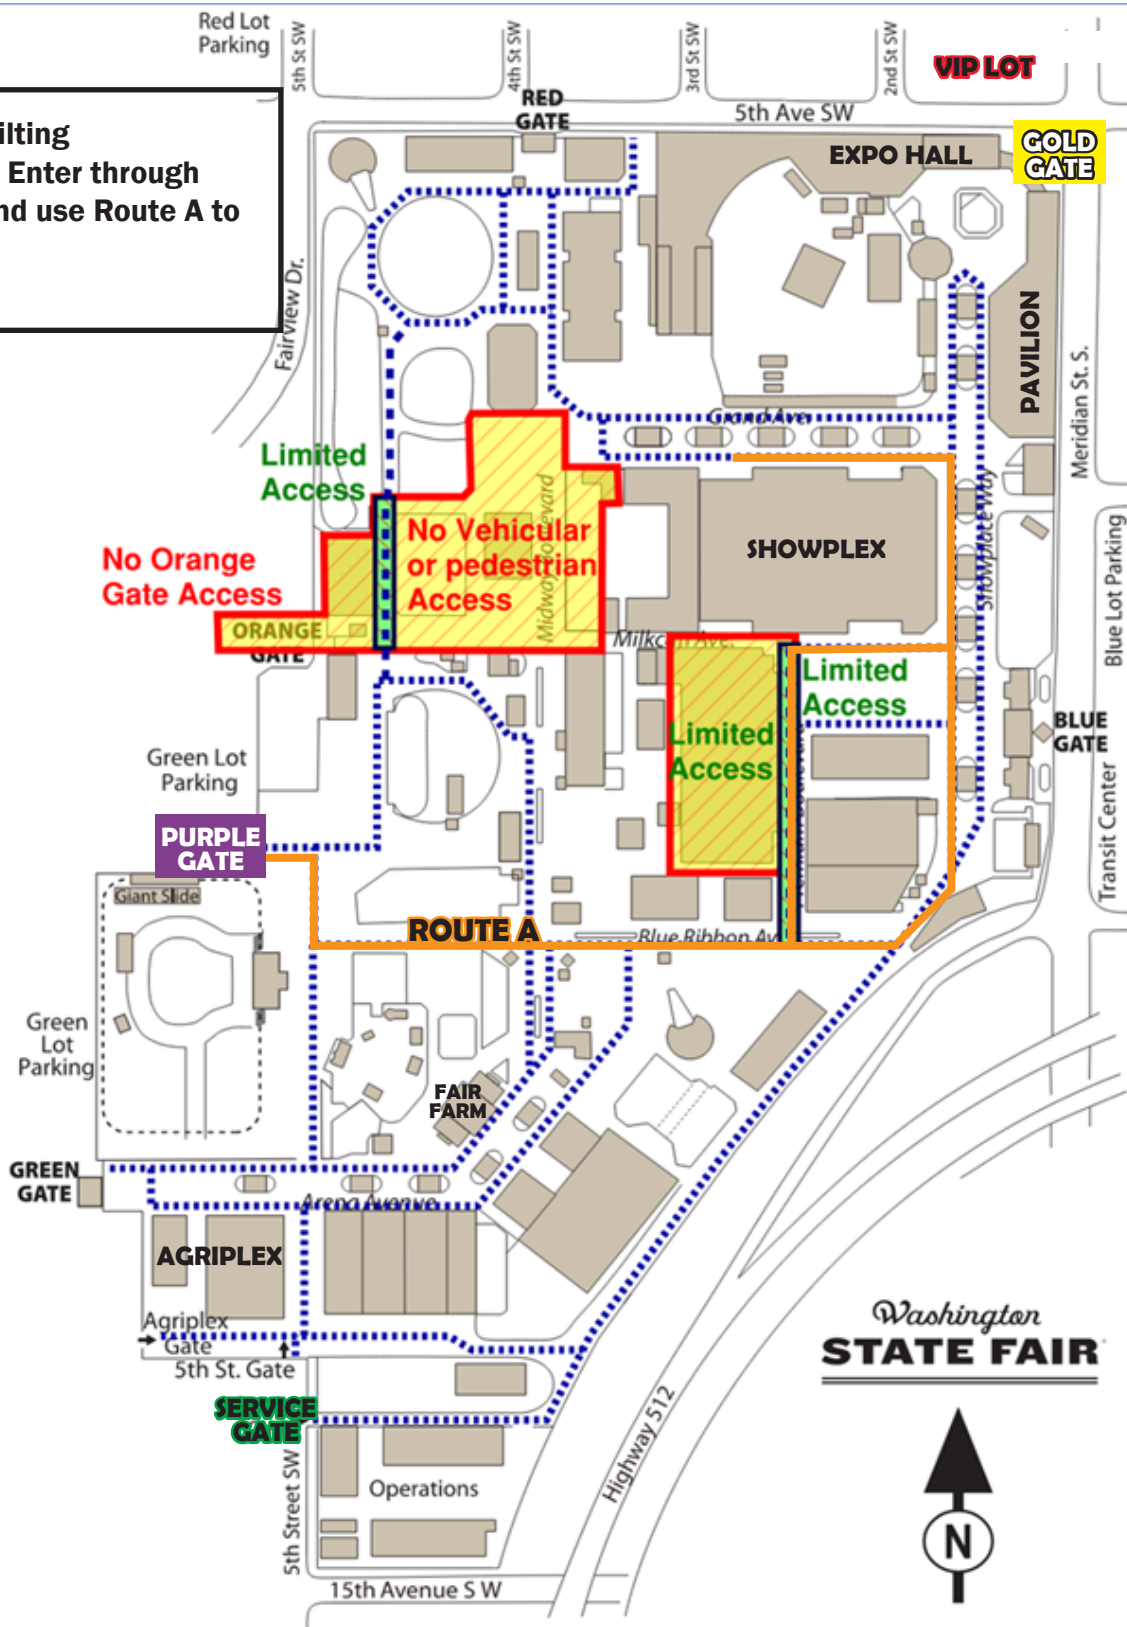

**Event: Craft & Quilting**

- Vendor Route: Enter through Purple Gate and use Route A to Showplex

**Vehicular/Pedestrian Route Map During International Village, Campus Power Distribution, and M-Barn Demolition Projects**