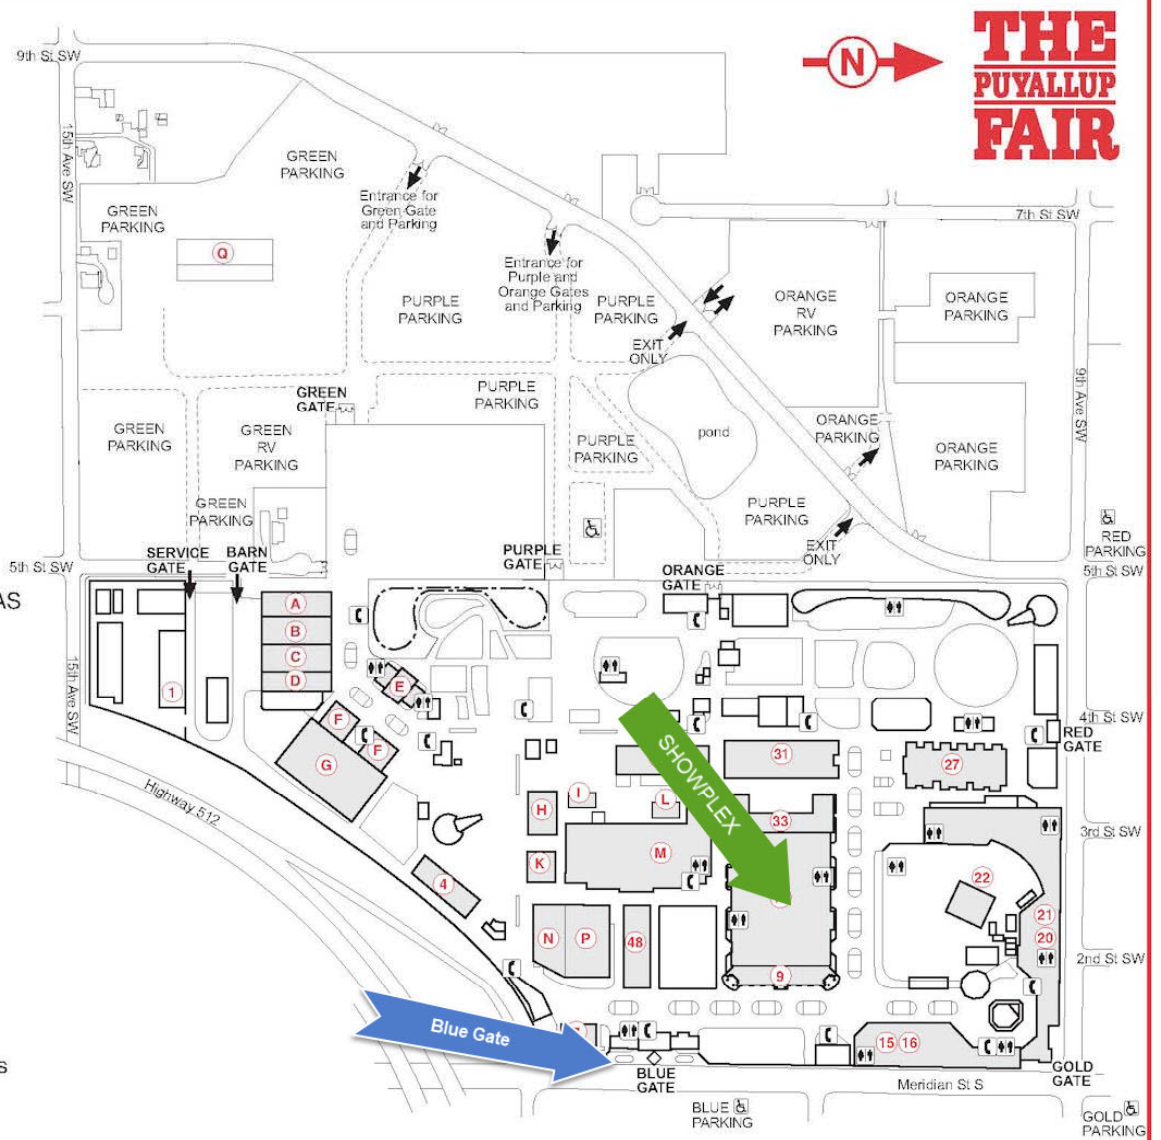

Western Washington Fairgrounds

1. Fair Operations
4. Contest Arena
7. Showplace Stage
9. ShowPlex - food concession
10. ShowPlex Exhibition Center
15. Pavilion - (2nd floor)
16. Pavilion - (1st floor)
20. Fair Administration (2nd floor)
21. Expo Hall (1st floor)
22. Northwest Concert Center
27. Restaurant Building
31. Crafts 'N More
33. Conference Center
48. Centennial Building

LIVESTOCK FACILITIES & ARENAS

- A. Poultry & Rabbits Barn
- B. 4-H Horses Barn
- C. 4-H Horses Barn
- D. Draft Horses Barn
- E. Puyallup Fair Farm
- F. Meeting Rooms / Arena Office
- G. W.H. Paulhamus Arena
- H. Small Livestock Barn
- I. Town & Country Arena
- J. Large Livestock Barn
- K. Loading Arena
- L. Small Show Arena
- M. Dairy Barn Complex
- N. Beef Barn
- P. Large Show Arena
- Q. Rodeo Barn

 Restrooms  Telephones

revised 09/26/05 - subject to change

THE PUYALLUP FAIR