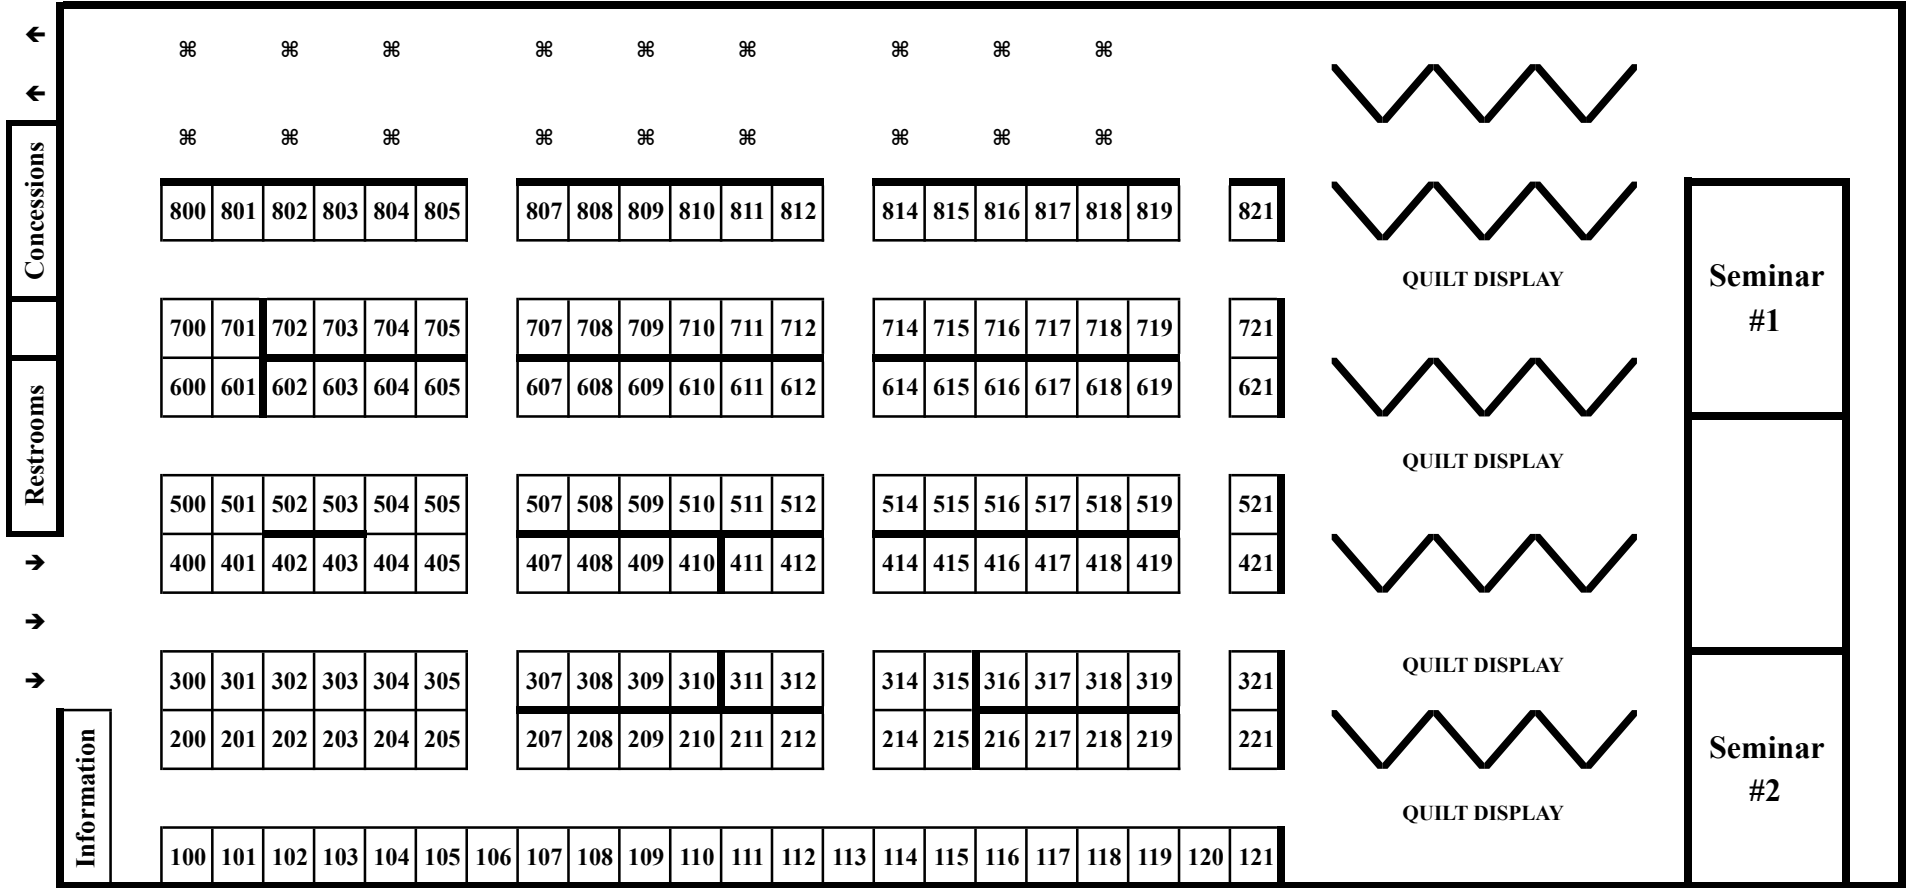

# Portland Quilt, Craft & Sewing Festival

Portland Expo Center / Hall E2

April 16-18, 2026

155 Booths