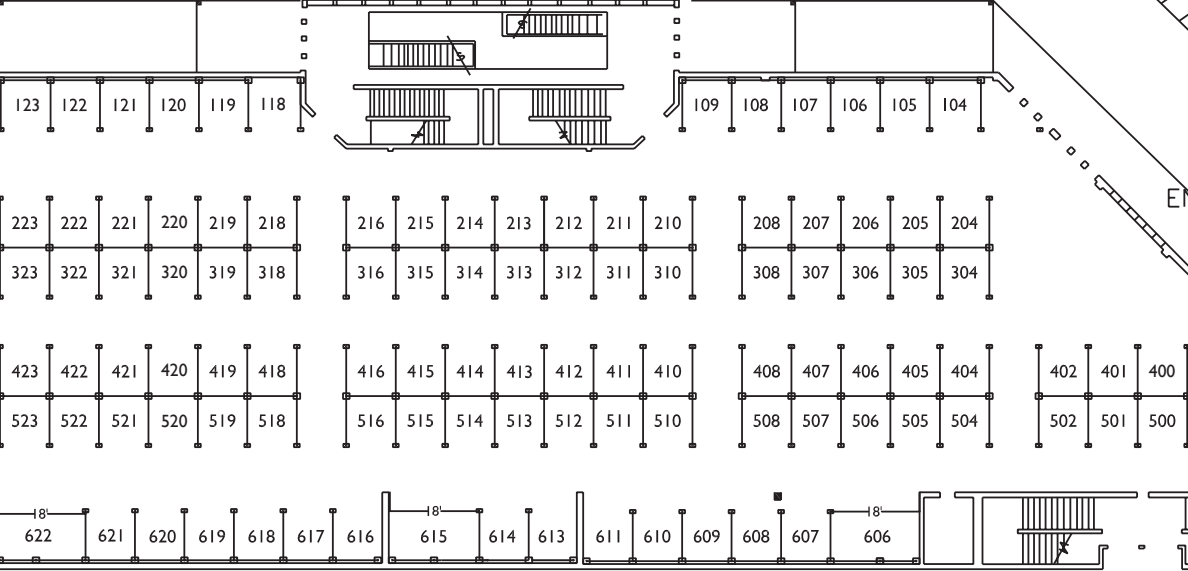

FIRE LANE

FREIGHT DOOR

ELEVATOR

MEN

WOMEN

ENTRANCE

PUYALLUP QUILT, CRAFT & SEWING FESTIVAL

PUYALLUP FAIRGROUNDS PAVILLION MAIN & 2ND FLOORS

PAVILLION

EMERGENCY EXIT

STORAGE

SEMINAR ROOM ONE

SEMINAR ROOM TWO

RIGHT LIGHT DOOR

ELEVATOR

MEN

WOMEN

EMERGENCY EXIT

UPSTAIRS - PAVILLION