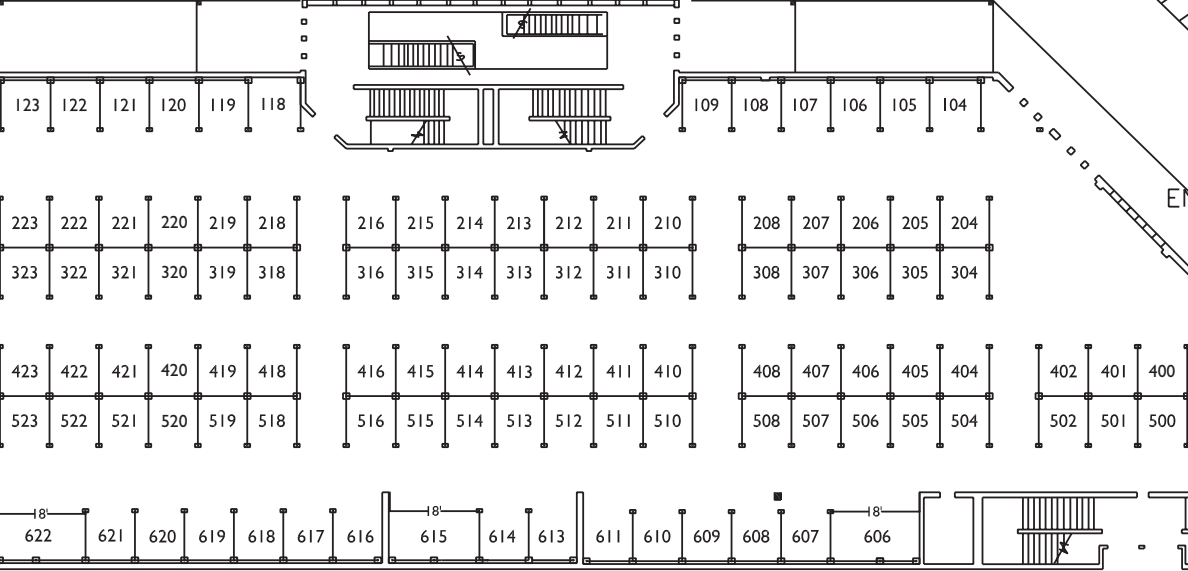

FIRE LANE

FREIGHT DOOR

ELEVATOR

MEN

WOMEN

ENTRANCE

PUYALLUP QUILT, CRAFT & SEWING FESTIVAL

PUYALLUP FAIRGROUNDS PAVILLION
MAIN & 2ND FLOORS

PAVILION

EMERGENCY EXIT

STORAGE

SEMINAR ROOM ONE

SEMINAR ROOM TWO

RIGHT LIGHT DOOR

ELEVATOR

MEN